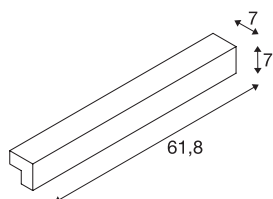

L-LINE 60 LED

wall and ceiling light, IP44, 3000K, 1500lm, white

The L-LINE 60 wall and ceiling light is fitted with a warm-white LED module and, thanks to its 1500 lm LED power, the ultimate LED solution for primary room lighting. The smooth and elegant L-LINE 60 is available in white, silver and mouse-grey colour versions. Thanks to the integrated LED driver, the luminaire can be connected directly to the 230V mains supply.

TECHNICAL DATA

Item no.:	1001299
Primary nominal voltage	220-240V ~50/60Hz mA/V
Secondary power / secondary voltage	350mA
Width	61.8 cm
Height	7 cm
Depth	7 cm
Net weight	1.2 kg
Gross weight	1.478 kg
IP Code	IP 44
Safety class	I
Assembly	Surface
Assembly details	Wall
Wattage	10 W
Lumen	820 lm
Colour temperature	3000 Kelvin
Beam angle	120 °
Color	white
CRI	80
LXXBXX data	L70B50
Service life	30000 h
BIG WHITE Page	242