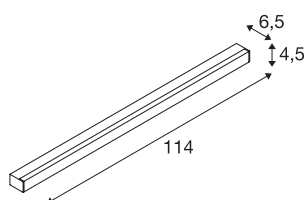

SIGHT LED

wall and ceiling light, 1150mm, silver-grey

The modern SIGHT wall and ceiling light is ideal for surface mounting or busbar. The low glare and the luminous flux of 3100 lumens make the ceiling/wall-mounted light the optimal basic lighting solution. The light made of aluminium and acrylic in the colour grey cuts a professional figure everywhere. In addition, SIGHT LED is also extremely sustainable with its LED lifespan of 30,000 hours. Experience light with SLV – your reliable partner for all kinds of indoor lights for 40 years.

TECHNICAL DATA

Item no.:	1001288
Number of different light outlets	1
Primary nominal voltage	220-240V ~50/60Hz mA/V
Secondary power / secondary voltage	700mA
Length	114 cm
Width	4.5 cm
Height	6.5 cm
Net weight	1.961 kg
Gross weight	2.268 kg
IP Code	IP 20
Safety class	I
Assembly	Surface
Assembly details	Ceiling, Wall
Wattage	38 W
Lumen	3100 lm
Colour temperature	3000 Kelvin
Beam angle	120 °
Color	grey
CRI	80
UGR ≤	28
LXXBXX data	L70B50
Service life	30000 h