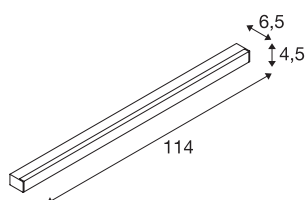

## SIGHT LED

wall and ceiling light, 1150mm, white

SIGHT is the modern wall and ceiling light for surface mounting or busbar. The strong luminous flux of 3100 lumens and the low glare make the ceiling/wall-mounted light an efficient basic lighting solution in offices or shops. The light made of aluminium and acrylic in the colour white cuts a professional figure everywhere. With its lifespan of 30,000 hours, the LED is also extremely sustainable. Experience light with SLV – your reliable partner for all kinds of indoor lights for 40 years.

## TECHNICAL DATA

Item no.:	1001287
Number of different light outlets	1
Primary nominal voltage	220-240V ~50/60Hz mA/V
Secondary power / secondary voltage	700mA
Length	114 cm
Width	4.5 cm
Height	6.5 cm
Net weight	1.939 kg
Gross weight	2.284 kg
IP Code	IP 20
Safety class	I
Assembly	Surface
Assembly details	Ceiling, Wall
Wattage	38 W
Lumen	3100 lm
Colour temperature	3000 Kelvin
Beam angle	120 °
Color	white
CRI	80
UGR ≤	28
LXXBXX data	L70B50
Service life	30000 h