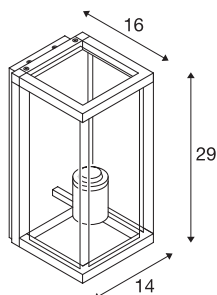

QUADRULO WL

E27 outdoor surface-mounted wall light, anthracite

An aluminium wall light from the QUADRULO range with a clear illuminated area. Thanks to its high IP rating, this light is suitable for use outdoors and comes with or without a motion sensor. The light connects directly to the 230V mains power supply.

TECHNICAL DATA

Item no.:	1002403
Socket	E27
Number of sockets	1
Primary nominal voltage	220-240V ~50/60Hz mA/V
Width	14 cm
Height	29 cm
Depth	16 cm
Net weight	2.216 kg
Gross weight	2.869 kg
IP Code	IP 44
Safety class	I
Assembly	Surface
Assembly details	Wall
Wattage	15 W
Color	anthracite
BIG WHITE Page	629