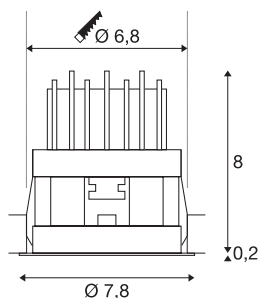

HORN MAGNA

LED outdoor recessed ceiling light, black/gold, 3000K, 25°

The HORN MAGNA rigid LED recessed spot is made from aluminium and is an LED light solution for applications where point accent lighting and a low installation depth are required. The warm-white power LED provides the required illumination strength. To operate, the spot needs a suitable constant current driver rated at 500mA. This luminaire contains built-in LED lamps.

TECHNICAL DATA

Item no.:	1002594
Secondary power / secondary voltage	500mA
Height	8.2 cm
Diameter	7.8 cm
Installation diameter	6.8 cm
Installation depth	9 cm
Net weight	0.152 kg
Gross weight	0.215 kg
IP Code	IP 20
Safety class	III
Assembly	Recessed
Assembly details	Ceiling, Wall
Lumen	570 lm
Colour temperature	3000 Kelvin
Beam angle	25 °
Color	black
CRI	80
LXXBXX data	L70B50
Service life	30000 h
Minimum ambient temperature	-25 °C
Maximum ambient temperature	30 °C
BIG WHITE Page	375