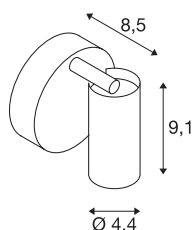

FITU

indoor wall and ceiling recessed light, E27, black

The swivelling FITU wall and ceiling light is available in various colours and is from our MIX & MATCH system. The FITU product family impresses with its wide variety of application possibilities. Thanks to the fitted E27 socket, the luminaire is suitable for LED and energy-saving lamps. The electrical connection is made directly to the 230V mains supply.

TECHNICAL DATA

Item no.:	1002585
Socket	E27
Number of sockets	1
Primary nominal voltage	220-240V ~50/60Hz mA/V
Tilt range	120 °
Horizontal rotation range	330 °
Length	9.1 cm
Height	8.5 cm
Diameter	4.4 cm
Net weight	0.331 kg
Gross weight	0.467 kg
IP Code	IP 20
Safety class	I
Assembly	Surface
Assembly details	Ceiling, Wall
Wattage	60 W
Color	black
Maximum ambient temperature	30 °C
BIG WHITE Page	318

Recommended lamp

1005302	A60 E27 , white LED light, 13.2W 2700K CRI90 220°
1005305	A60 E27 Mirrorhead , chrome LED light, 7.5W 2700K CRI90 180°