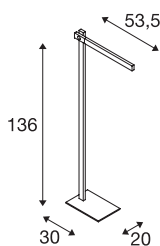

MECANICA PLUS FL

indoor LED floor stand, 2700-6500K, black

High quality LED floor stand MECANICA PLUS. An extremely minimalist design combined with three joints and the possibility of infinitely variable light colour selection make this luminaire the perfect floor stand. By the potentially large reach and a stable base the light reaches even the most distant corners of the table. The integrated switch facilitates the operation of the luminaire. The electrical connection is made directly to the 230V mains supply. This luminaire contains built-in LED lamps.

TECHNICAL DATA

Item no.:	1002405
Primary nominal voltage	220-240V ~50/60Hz mA/V
Secondary power / secondary voltage	12V
Height	51.1 cm
Net weight	5.96 kg
Gross weight	7.456 kg
IP Code	IP 20
Safety class	II
Assembly	Mobile
Dimmable	Yes
Dimming technology	Switch Dimmable
Wattage	7.9 W
Lumen	610 lm
Colour temperature	2700-6500 Kelvin
Beam angle	100 °
Color	black
CRI	80
LXXBXX data	L70B50
Service life	30000 h
BIG WHITE Page	111