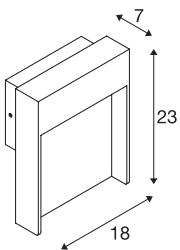

FLATT

Outdoor LED surface-mounted wall light 3000K IP65 anthracite/brown

Would you like a wall light which can be fitted effortlessly? This should have a safety class of at least IP 65, and therefore be thus dustproof and protected from water spray from various directions. Our FLATT WL has IP 65 and is suitable for providing a surface, path or terrace with fantastic illumination. Are you looking for amazing light for your outdoor area? This is provided by the built-in Premium LED of the FLATT POLE 65 floor stand. Incidentally, the FLATT POLE 65 gives you even more advantages as a part of the SLV family. Because we have been successful with our lighting concepts for 40 years, and keep setting the bar higher for ourselves and our products.

TECHNICAL DATA

| | |
|-------------------------------------|------------------------|
| Item no.: | 1002953 |
| Primary nominal voltage | 100-277V ~50/60Hz mA/V |
| Secondary power / secondary voltage | 300mA |
| Width | 18 cm |
| Height | 23 cm |
| Depth | 7 cm |
| Net weight | 2.013 kg |
| Gross weight | 2.284 kg |
| IP Code | IP 65 |
| Safety class | I |
| Impact resistance class | IK03 |
| Impact resistance | 0,35 Joule |
| Assembly | Surface |
| Assembly details | Wall |
| Wattage | 14 W |
| Lumen | 500 lm |
| Colour temperature | 3000/4000 Kelvin |
| Color | brown |
| CRI | 80 |
| LXXBXX data | L70B50 |
| Service life | 54000 h |
| Ambient temperature | 40 °C |