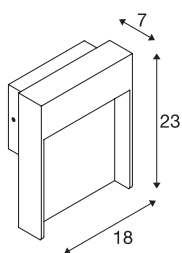

FLATT SENSOR

Outdoor LED surface-mounted wall light, 3000K, IP65, anthracite/brown

Do you want a wall light that is easy to install? It should have at least an IP65 rating and thus be dustproof but also protected against jets of water from various directions. Our FLATT WL is IP65 rated and is ideal, for example, to light up a surface, a path or even a terrace. Thanks to the integrated movement sensor, these lights are a simple way to provide safe illumination. Are you looking for a fantastic light for an outdoor area? That's what you will get with the integrated premium LED in the FLATT POLE 65 free-standing lamp. What's more, as part of the SLV family, the FLATT POLE 65 offers you plenty of other benefits too. We have been successfully designing lights for 40 years and are constantly raising the bar both for ourselves and our products.

TECHNICAL DATA

Item no.:	1002955
Primary nominal voltage	100-277V ~50/60Hz mA/V
Secondary power / secondary voltage	500mA
Width	18 cm
Height	23 cm
Depth	8 cm
Net weight	2.053 kg
Gross weight	2.326 kg
IP Code	IP 54
Safety class	I
Impact resistance class	IK03
Impact resistance	0,35 Joule
Assembly	Surface
Assembly details	Wall
Wattage	16 W
Lumen	600 lm
Colour temperature	3000/4000 Kelvin
Color	brown
CRI	80
LXXBXX data	L70B50
Service life	54000 h
Ambient temperature	40 °C