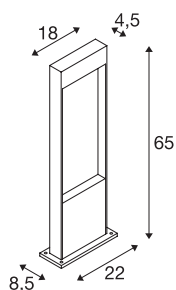

## FLATT POLE 65

Outdoor LED floor stand, 3000K, IP65, anthracite

Would you like a floor stand which can be effortlessly mounted on the floor? This should have a safety class of at least IP 65, and therefore be thus dustproof and protected from water spray from various directions. Our FLATT POLE 65 has IP 65 and is therefore brilliant for lighting a path or the terrace. Are you looking for amazing light for your outdoor area? This is provided by the built-in Premium LED of the FLATT POLE 65 floor stand. Incidentally, the FLATT POLE 65 gives you even more advantages as a part of the SLV family. Because we have been successful with our lighting concepts for 40 years, and keep setting the bar higher for ourselves and our products.

## TECHNICAL DATA

Item no.:	1002956
Primary nominal voltage	100-240V ~50/60Hz mA/V
Secondary power / secondary voltage	350mA
Length	18 cm
Width	4.5 cm
Height	65 cm
Net weight	3.412 kg
Gross weight	3.857 kg
IP Code	IP 65
Safety class	I
Impact resistance class	IK03
Impact resistance	0,35 Joule
Assembly	Surface
Assembly details	Ground
Wattage	9.7 W
Lumen	400 lm
Colour temperature	3000/4000 Kelvin
Color	anthracite
CRI	80
LXXBXX data	L70B50
Service life	54000 h
Ambient temperature	40 °C

## Accessories

228730	CONNECTION BOX , 3-pin, IP68
--------	---------------------------------

Minimum ambient temperature	-25 °C
Maximum ambient temperature	40 °C
BIG WHITE Page	575