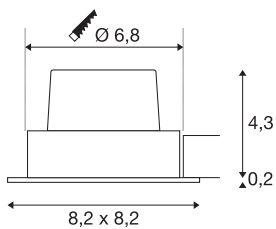

NEW TRIA 68 I CS

Indoor LED recessed ceiling light alu 2700K square

Are you looking for amazing, dimmable light for your rooms? You get this thanks to the integrated Premium LED in the NEW TRIA 68 I CS recessed ceiling light. Of course, there are many different usage options for the luminaire. The NEW TRIA 68 I CS is particularly suitable as a spotlight for accent lighting. With a CRI value of greater than or equal to 80, the NEW TRIA 68 I CS recessed ceiling light is very suitable for true-colour lighting of sales or office premises. This recessed ceiling light is sustainable and low-maintenance thanks to the anticipated service life of 40,000 hours. A convenient ceiling cut-out with a standard core bit is possible, making installation easier.

TECHNICAL DATA

Item no.:	1003070
Primary nominal voltage	220-240V ~50/60Hz mA/V
Secondary power / secondary voltage	500mA
Length	8.2 cm
Width	8.2 cm
Height	4.5 cm
Installation diameter	6.8 cm
Installation depth	5 cm
Net weight	0.279 kg
Gross weight	0.343 kg
IP Code	IP 20
Safety class	II
Assembly	Recessed
Assembly details	Ceiling
Dimmable	Yes
Dimming technology	Leading edge
Wattage	11 W
Lumen	800 lm
Colour temperature	2700 Kelvin
Beam angle	38 °
Color	aluminium
CRI	80