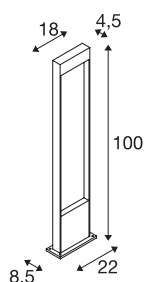

FLATT POLE 100

Outdoor LED floor stand, 3000K, IP65, anthracite/-brown

Do you want a free-standing light that is easy to install on the ground? It should have at least an IP65 rating and thus be dustproof but also protected against jets of water from various directions. Our FLATT POLE 100 is IP65 rated and is ideal, for example, to light up a path or even a terrace. Are you looking for a fantastic light for an outdoor area? That's what you will get with the integrated premium LED in the FLATT POLE 100 free-standing lamp. What's more, as part of the SLV family, the FLATT POLE 100 offers you plenty of other benefits too. We have been successfully designing lights for 40 years and are constantly raising the bar both for ourselves and our products.

TECHNICAL DATA

Item no.:	1002959
Primary nominal voltage	100-240V ~50/60Hz mA/V
Secondary power / secondary voltage	350mA
Length	18 cm
Width	4.5 cm
Height	100 cm
Net weight	4.6 kg
Gross weight	5.26 kg
IP Code	IP 65
Safety class	I
Impact resistance class	IK03
Impact resistance	0,35 Joule
Assembly	Surface
Assembly details	Ground
Wattage	9.7 W
Lumen	400 lm
Colour temperature	3000/4000 Kelvin
Color	brown
CRI	80
LXXBXX data	L70B50
Service life	54000 h
Ambient temperature	40 °C