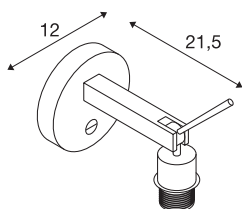

FENDA E27

Indoor surface-mounted wall light in white without shade

The FENDA Basis wall light from the FENDA Mix & Match system makes easy combination with FENDA lamp shades possible to suit the ambience, or with colour accents in the latest fashionable colours. With its built-in E27 socket, the luminaire is suitable for both LED lamps and energy-saving lamps. The FENDA Basis wall light is ready to be directly connected to 230V.

TECHNICAL DATA

Item no.:	1003035
Socket	E27
Number of sockets	1
Primary nominal voltage	220-240V ~50/60Hz mA/V
Tilt range	90 °
Horizontal rotation range	350 °
Diameter	12 cm
Depth	21.5 cm
Net weight	0.604 kg
Gross weight	0.822 kg
IP Code	IP 20
Safety class	I
Assembly	Surface
Assembly details	Wall, Wall with Acc.
Wattage	40 W
Color	white
BIG WHITE Page	219