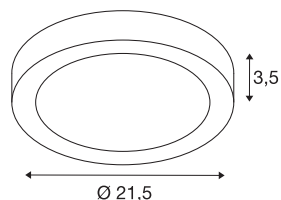

SENSER 24

Indoor LED surface-mounted ceiling light round white 3000K

The flat SENSER wall and ceiling light made from aluminium is available in white and silver-grey, in a round or square version. The rigid Premium LED insert produces homogeneous base illumination over a wide area thanks to its extensive beam angle.

TECHNICAL DATA

Item no.:	1003016
Primary nominal voltage	220-240V ~50/60Hz mA/V
Secondary power / secondary voltage	500mA
Height	3.5 cm
Diameter	21.5 cm
Net weight	0.513 kg
Gross weight	0.607 kg
IP Code	IP 20
Safety class	I
Impact resistance class	IK02
Impact resistance	0,2 Joule
Assembly	Surface
Assembly details	Ceiling, Wall
Dimmable	Yes
Dimming technology	trailing edge
Wattage	15 W
Lumen	1200 lm
Colour temperature	3000 Kelvin
Color	white
CRI	90
LXXBXX data	L70B50
Service life	48000 h