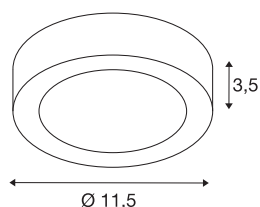

SENSER 12

Indoor LED surface-mounted ceiling light round white 3000K

The flat SENSER wall and ceiling light made from aluminium is available in white and silver-grey, in a round or square version. The rigid Premium LED insert produces homogeneous base illumination over a wide area thanks to its extensive beam angle.

TECHNICAL DATA

| | |
|-------------------------------------|------------------------|
| Item no.: | 1003014 |
| Primary nominal voltage | 220-240V ~50/60Hz mA/V |
| Secondary power / secondary voltage | 200mA |
| Height | 3.5 cm |
| Diameter | 11.5 cm |
| Net weight | 0.271 kg |
| Gross weight | 0.316 kg |
| IP Code | IP 20 |
| Safety class | I |
| Impact resistance class | IK02 |
| Impact resistance | 0,2 Joule |
| Assembly | Surface |
| Assembly details | Ceiling, Wall |
| Dimmable | Yes |
| Dimming technology | trailing edge |
| Wattage | 8.4 W |
| Lumen | 420 lm |
| Colour temperature | 3000 Kelvin |
| Color | white |
| CRI | 90 |
| LXXBXX data | L70B50 |
| Service life | 48000 h |