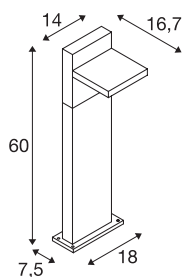

TECHNICAL DATA

Item no.:	1002991
Primary nominal voltage	100-277V ~50/60Hz mA/V
Secondary power / secondary voltage	300mA
Length	14 cm
Width	3.6 cm
Height	60 cm
Net weight	2.691 kg
Gross weight	3.34 kg
IP Code	IP 55
Safety class	I
Impact resistance class	IK03
Impact resistance	0,35 Joule
Assembly	Surface
Assembly details	Ground
Wattage	14 W
Lumen	750 lm
Colour temperature	3000/4000 Kelvin
Color	anthracite
CRI	80
LXXBXX data	L70B50
Service life	50000 h
Ambient temperature	40 °C

Light Source

916636	
--------	---

Accessories

228730	CONNECTION BOX , 3-pin, IP68
--------	---------------------------------

Minimum ambient temperature	-25 °C
Maximum ambient temperature	40 °C
BIG WHITE Page	576