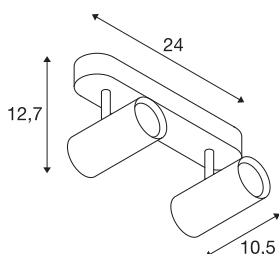

## NOBLO II

Indoor LED surface-mounted ceiling light 2700K black

NOBLO rotating and tilting LED spotlight for surface mounting on walls and ceilings. The luminaire impresses with its slim design and is therefore ideal for modern lighting concepts. The luminaire is made from aluminium and equipped with a Premium LED module. The luminaire is available in three housing colours with two or three light outlets.

### TECHNICAL DATA

Item no.:	1002973
Number of different light outlets	2
Primary nominal voltage	220-240V ~50/60Hz mA/V
Secondary power / secondary voltage	350mA
Length	24 cm
Width	10.5 cm
Height	12.7 cm
Net weight	0.697 kg
Gross weight	0.938 kg
IP Code	IP 20
Safety class	I
Assembly	Surface
Assembly details	Ceiling, Wall
Dimmable	Yes
Dimming technology	trailing edge
Wattage	16 W
Lumen	1240 lm
Colour temperature	2700 Kelvin
Beam angle	36 °
Color	black
CRI	80
LXXBXX data	L70B50

## Light Source

916369		<b>Service life</b>	30000 h
		<b>BIG WHITE Page</b>	300