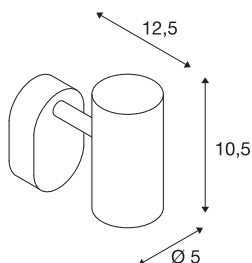

NOBLO I

Indoor LED surface-mounted ceiling light 2700K black

NOBLO rotating and tilting LED spotlight for surface mounting on walls and ceilings. The luminaire impresses with its slim design and is therefore ideal for modern lighting concepts. The luminaire is made from aluminium and equipped with a Premium LED module. The luminaire is available in three housing colours with two or three light outlets.

TECHNICAL DATA

Item no.:	1002969
Number of different light outlets	1
Primary nominal voltage	220-240V ~50/60Hz mA/V
Secondary power / secondary voltage	350mA
Length	9 cm
Width	10.5 cm
Height	12.7 cm
Net weight	0.338 kg
Gross weight	0.433 kg
IP Code	IP 20
Safety class	I
Assembly	Surface
Assembly details	Ceiling, Wall
Dimmable	Yes
Dimming technology	trailing edge
Wattage	8 W
Lumen	620 lm
Colour temperature	2700 Kelvin
Beam angle	36 °
Color	black
CRI	80
LXXBXX data	L70B50

Light Source

916369		Service life	30000 h
		BIG WHITE Page	300