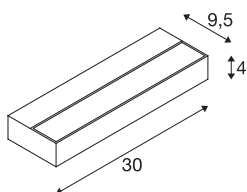

SEDO 7

Indoor LED surface-mounted wall light, 3000K, alu

The LED variant of the SEDO wall light is made of aluminium and has a frosted glass cover. Designed for the use of energy-saving LEDs, the SEDO 7 wall light is ready for direct connection to a 230V mains power supply thanks to the pre-installed operating device.

TECHNICAL DATA

Item no.:	1002964
Primary nominal voltage	220-240V ~50/60Hz mA/V
Secondary power / secondary voltage	350mA
Length	30 cm
Height	4 cm
Depth	9.5 cm
Net weight	0.808 kg
Gross weight	0.997 kg
IP Code	IP 20
Safety class	I
Assembly	Surface
Assembly details	Wall
Wattage	11.5 W
Lumen	1020 lm
Colour temperature	3000 Kelvin
Color	aluminium
CRI	80
LXXBXX data	L70B50
Service life	30000 h
BIG WHITE Page	207