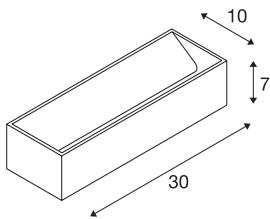

## LOGS IN L

Indoor LED recessed wall light, alu/white, 2000-3000K, DIM-TO-WARM

The distinctive LED UP/DOWN recessed wall light LOGS IN L is equipped with an ultra-modern, powerful LED which emits its controllable, warm white light indirectly. It is therefore excellent for glare-free lighting of stairs, staircases and rooms. The LOGS IN L has infinitely variable and completely flicker-free dimming due to the dim-to-warm function. Due to the operating device incorporated in the canopy, the electrical connection is made directly to the 230V mains power supply.

## TECHNICAL DATA

Item no.:	1002930
Primary nominal voltage	220-240V ~50/60Hz mA/V
Secondary power / secondary voltage	500mA
Length	30 cm
Height	7 cm
Depth	10 cm
Net weight	1.34 kg
Gross weight	1.564 kg
IP Code	IP 20
Safety class	I
Assembly	Surface
Assembly details	Wall
Dimmable	Yes
Dimming technology	Leading edge, trailing edge
Wattage	21 W
Lumen	1390 lm
Colour temperature	2000-3000 Kelvin
Color	aluminium
CRI	90
LXXBXX data	L70B50
Service life	30000 h
Maximum ambient temperature	40 °C