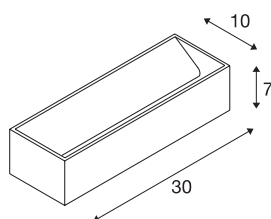

LOGS IN L

Indoor LED recessed wall light, black/gold, 2000-3000-K, DIM-TO-WARM

The distinctive LED UP/DOWN recessed wall light LOGS IN L is equipped with an ultra-modern, powerful LED which emits its controllable, warm white light indirectly. It is therefore excellent for glare-free lighting of stairs, staircases and rooms. The LOGS IN L has infinitely variable and completely flicker-free dimming due to the dim-to-warm function. Due to the operating device incorporated in the canopy, the electrical connection is made directly to the 230V mains power supply.

TECHNICAL DATA

Item no.:	1002928
Primary nominal voltage	220-240V ~50/60Hz mA/V
Secondary power / secondary voltage	500mA
Length	30 cm
Height	7 cm
Depth	10 cm
Net weight	1.338 kg
Gross weight	1.556 kg
IP Code	IP 20
Safety class	I
Assembly	Surface
Assembly details	Wall
Dimmable	Yes
Dimming technology	Leading edge, trailing edge
Wattage	21 W
Lumen	1000 lm
Colour temperature	2000-3000 Kelvin
Color	black
CRI	90
LXXBXX data	L70B50
Service life	30000 h
Maximum ambient temperature	40 °C