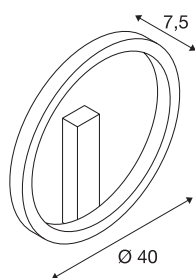

ONE 40 DALI

Indoor LED recessed wall light, white, 3000/4000K

Reduced, modern and elegant, the design of the ONE light family attracts all eyes. At the same time, the circular lights are also extremely sustainable thanks to their expected LED lifespan of 30,000 hours. Use the ONE 40 DALI Indoor LED wall-mounted light white for a particularly pleasant, DALI dimmable light that is switchable in light colour. In addition, the light, which can be aligned in different room dimensions, offers a high colour reproduction index of over 80. The low-maintenance light is equally suitable for the hotel industry and gastronomy as well as for living spaces. Experience light with SLV – your reliable partner for all kinds of indoor lights for 40 years.

TECHNICAL DATA

Item no.:	1002917
Primary nominal voltage	220-240V ~50/60Hz mA/V
Secondary power / secondary voltage	350mA
Diameter	40 cm
Depth	7.5 cm
Net weight	1.161 kg
Gross weight	2.01 kg
IP Code	IP 20
Safety class	I
Assembly	Surface
Assembly details	Ceiling, Wall
Dimmable	Yes
Dimming technology	DALI
Wattage	14 W
Lumen	730 lm
Colour temperature	3000/4000 Kelvin
Color	white
CRI	90
LXXBXX data	L70B50
Service life	30000 h
Minimum ambient temperature	-20 °C
Maximum ambient temperature	50 °C