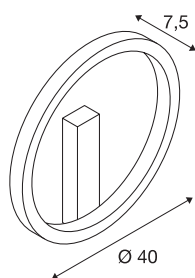

ONE 40 DALI

Indoor LED wall-mounted light, black, 3000/4000K

Reduced, modern and elegant, the design of the ONE light family attracts all eyes. At the same time, the circular lights are also extremely sustainable thanks to their expected LED lifespan of 30,000 hours. Use the ONE 40 DALI Indoor LED wall light black for a particularly pleasant, DALI dimmable light that is switchable in light colour. In addition, the light, which can be aligned in different room dimensions, offers a high colour reproduction index of over 80. The low-maintenance light is equally suitable for the hotel industry and gastronomy as well as for living spaces. When will you test out the benefits of SLV's impressive indoor lights?

TECHNICAL DATA

Item no.:	1002915
Primary nominal voltage	220-240V ~50/60Hz mA/V
Secondary power / secondary voltage	350mA
Diameter	40 cm
Depth	7.5 cm
Net weight	1.146 kg
Gross weight	2.076 kg
IP Code	IP 20
Safety class	I
Assembly	Surface
Assembly details	Ceiling, Wall
Dimmable	Yes
Dimming technology	DALI
Wattage	14 W
Lumen	730 lm
Colour temperature	3000/4000 Kelvin
Color	black
CRI	90
LXXBXX data	L70B50
Service life	30000 h
Minimum ambient temperature	-20 °C
Maximum ambient temperature	50 °C