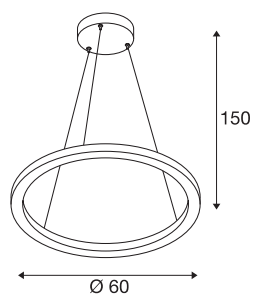

## ONE 60 DALI

Indoor LED pendant, white, 3000/4000K

The modern design of the ONE light family attracts all eyes. With an LED lifespan of approximately 30,000 hours, the circular lights are also extremely sustainable. The ONE 60 DALI Indoor LED pendant light white also provides a particularly pleasant, DALI dimmable light that is adjustable in height. Added to this is the high CRI of over 80 for true-to-life colour reproduction. At the same time, it is low-maintenance and not only made for the hotel industry and gastronomy, but also for elegantly furnished living rooms. When will you test out the benefits of SLV's impressive indoor lights?

### TECHNICAL DATA

Item no.:	1002910
Primary nominal voltage	220-240V ~50/60Hz mA/V
Secondary power / secondary voltage	600mA
Pendant length	300 cm
Height	3 cm
Diameter	60 cm
Net weight	1.902 kg
Gross weight	3.624 kg
IP Code	IP 20
Safety class	I
Assembly	Surface
Assembly details	Ceiling
Dimmable	Yes
Dimming technology	DALI
Wattage	24 W
Lumen	1550 lm
Colour temperature	3000/4000 Kelvin
Color	white
CRI	90
LXXBXX data	L70B50
Service life	30000 h
Minimum ambient temperature	-20 °C

## Light Source

916474		<b>Maximum ambient temperature</b>	50 °C
		<b>BIG WHITE Page</b>	770