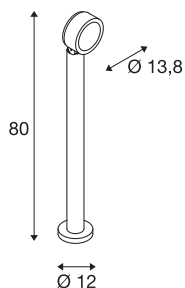

ESKINA Pole

Outdoor floor stand, anthracite, 3000/4000K, IP65, dimmable

A new family in the SLV lighting world! We are providing you with an integrated outdoor lighting solution with the ESKINA family. Regardless of whether it is a floor stand, a wall and ceiling light or a display fitting. You will find the right light for any application. All of the luminaires can be operated with 3000 K or 4000 K. Versions with motion sensors are also available.

TECHNICAL DATA

Item no.:	1002907
Primary nominal voltage	220-240V ~50/60Hz mA/V
Secondary power / secondary voltage	350mA
Height	80 cm
Diameter	13.8 cm
Net weight	2.019 kg
Gross weight	2.804 kg
IP Code	IP 65
Safety class	I
Impact resistance class	IK02
Impact resistance	0,2 Joule
Assembly	Surface
Assembly details	Ground
Dimmable	Yes
Dimming technology	trailing edge
Wattage	14.5 W
Lumen	1000 lm
Colour temperature	3000/4000 Kelvin
Beam angle	95 °
Color	anthracite
CRI	80
LXXBXX data	L70B50

Light Source

916405	
--------	---

Accessories

230060	EARTH SPIKE , for VAP SLIM 30/60/90, VAP, BERRA and SITRA, galvanised steel
--------	---

Service life	36000 h
Ambient temperature	25 °C
BIG WHITE Page	516