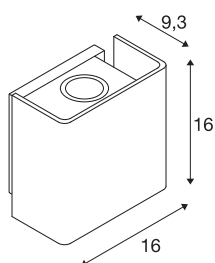

MANA OUT

Outdoor recessed wall light, anthracite, 3000K, IP65, dimmable

The elegant up/down MANA OUT WL wall light has an aluminium structure and is equipped with warm-white high-performance LEDs. Because of the built-in LED driver, the electrical connection of the luminaire, which is available in rust and anthracite, is made directly to a 230V mains power supply. This luminaire contains built-in LED lamps.

TECHNICAL DATA

Item no.:	1002900
Primary nominal voltage	220-240V ~50/60Hz mA/V
Secondary power / secondary voltage	500mA
Length	16 cm
Width	16 cm
Height	9.3 cm
Net weight	1.486 kg
Gross weight	1.95 kg
IP Code	IP 65
Safety class	I
Impact resistance class	IK02
Impact resistance	0,2 Joule
Assembly	Surface
Assembly details	Wall
Dimmable	Yes
Dimming technology	trailing edge
Wattage	11 W
Lumen	650 lm
Colour temperature	3000 Kelvin
Beam angle	60 °
Color	anthracite
CRI	80