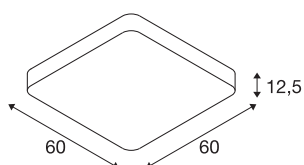

MEDO 60 SQUARE DALI

Indoor LED recessed ceiling light, white, 3000K

The MEDO 60 CL Square has a clear edge, and adds a square version to the MEDO series. Thanks to having an integrated premium LED, it provides bright and uniform illumination. The ceiling light can be converted into a pendant using a suspension kit, and is therefore also ideal for rooms with high ceilings. The built-in LED driver allows direct connection to a mains supply of 120V – 240V.

TECHNICAL DATA

Item no.:	1002882
Primary nominal voltage	220-240V ~50/60Hz mA/V
Secondary power / secondary voltage	1000mA
Length	60 cm
Width	60 cm
Height	12.5 cm
Net weight	6.308 kg
Gross weight	7.894 kg
IP Code	IP 20
Safety class	I
Assembly	Surface
Assembly details	Ceiling, Ceiling with Acc.
Dimmable	Yes
Dimming technology	DALI
Wattage	39 W
Lumen	3800 lm
Colour temperature	3000 Kelvin
Beam angle	105 °
Color	white
CRI	80
UGR ≤	22
LXXBXX data	L70B50