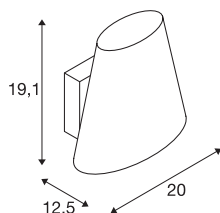

COUPA QT14

Indoor LED recessed wall light, chrome, frosted glass

The COUPA WL wall light impresses with a successful combination of chrome-plated steel and glass elements. As an extension to the COUPA FLEXLED, it provides the perfect solution for demanding installations. Equipped with a G9 socket, the luminaire is suitable for connecting directly to the 230V mains power supply.

TECHNICAL DATA

Item no.:	1002859
Socket	G9
Lamp	QT14
Number of sockets	1
Lamps included	No
Primary nominal voltage	220-240V ~50/60Hz mA/V
Length	20 cm
Width	12.5 cm
Height	19.1 cm
Net weight	1.23 kg
Gross weight	1.97 kg
IP Code	IP 20
Safety class	I
Assembly	Surface
Assembly details	Wall
Wattage	42 W
Color	chrome
BIG WHITE Page	222