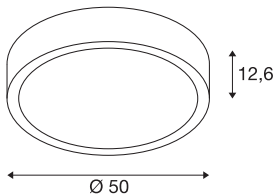

TECHNICAL DATA

Item no.:	1002858
Primary nominal voltage	200-240V ~50/60Hz mA/V
Secondary power / secondary voltage	24V
Height	12.6 cm
Diameter	50 cm
Net weight	4.914 kg
Gross weight	6.387 kg
IP Code	IP 20
Safety class	I
Assembly	Surface
Assembly details	Ceiling, Wall
Wattage	34 W
Lumen	2450 - 2750 lm
Colour temperature	2700-6500 Kelvin
Beam angle	110 °
CRI	80
UGR ≤	19
LXXBXX data	L70B50
Service life	30000 h
Minimum ambient temperature	-20 °C
Maximum ambient temperature	40 °C
BIG WHITE Page	785

Light Source

1101249	 A green arrow-shaped label with the letter 'D' inside, indicating an energy efficiency class of D. To the left of the arrow, the letters 'A' and 'G' are stacked vertically.
1101250	 A red arrow-shaped label with the letter 'G' inside, indicating an energy efficiency class of G. To the left of the arrow, the letters 'A' and 'G' are stacked vertically.