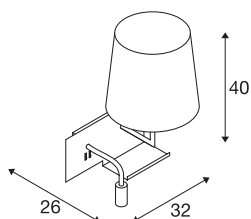

SOMNILA FLEX

indoor LED surface-mounted wall light 3000K white version right incl. USB connection

Developed as an ideal bedside or reading light, the SOMNILA light series provides an innovative and user-friendly luminaire concept. The elegant surface-mounted wall light is made from white or black coated aluminium and impresses with its professionally manufactured mechanics, combined with modern LED technology. Equipped with a USB connection and the necessary Smartphone holder, the luminaire provides real added value. The spotlight can be individually directed, therefore providing ideal and accurate illumination. The second light source is used for general illumination. If necessary, the two light sources of the luminaire, which are separated by the built-in switch, can be switched separately. The luminaires are available in versions for left-hand and right-hand mounting so that they can be perfectly integrated in the room. The luminaire includes built-in LED lamps.

TECHNICAL DATA

Item no.:	1003460
Primary nominal voltage	100-240V ~50/60Hz mA/V
Secondary power / secondary voltage	12V
Width	32 cm
Height	40 cm
Depth	26 cm
Net weight	1.724 kg
Gross weight	3.006 kg
Safety class	I
Assembly	Surface
Assembly details	Wall
Wattage	40 W
Lumen	120 lm
Colour temperature	3000 Kelvin
Beam angle	110 °
Color	white
CRI	90
LXXBXX data	L70B50
Service life	36000 h
Ambient temperature	45 °C
Minimum ambient temperature	-10 °C
Maximum ambient temperature	45 °C