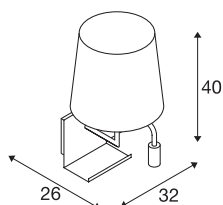

SOMNILA FLEX

indoor LED surface-mounted wall light 3000K white version left incl. USB connection

Developed as an ideal bedside or reading light, the SOMNILA light series provides an innovative and user-friendly luminaire concept. The elegant surface-mounted wall light is made from white or black coated aluminium and impresses with its professionally manufactured mechanics, combined with modern LED technology. Equipped with a USB connection and the necessary Smartphone holder, the luminaire provides real added value. The spotlight can be individually directed, therefore providing ideal and accurate illumination. The second light source is used for general illumination. If necessary, the two light sources of the luminaire, which are separated by the built-in switch, can be switched separately. The luminaires are available in versions for left-hand and right-hand mounting so that they can be perfectly integrated in the room. The luminaire includes built-in LED lamps.

TECHNICAL DATA

Item no.:	1003459
Primary nominal voltage	100-240V ~50/60Hz mA/V
Secondary power / secondary voltage	12V
Width	32 cm
Height	40 cm
Depth	26 cm
Net weight	1.717 kg
Gross weight	3.008 kg
Safety class	I
Assembly	Surface
Assembly details	Wall
Wattage	40 W
Lumen	120 lm
Colour temperature	3000 Kelvin
Beam angle	110 °
Color	white
CRI	90
LXXBXX data	L70B50
Service life	36000 h
Ambient temperature	45 °C
Minimum ambient temperature	-10 °C
Maximum ambient temperature	45 °C