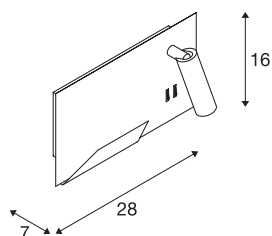

SOMNILA SPOT

indoor LED surface-mounted wall light 3000K white version right incl. USB connection

Developed as an ideal bedside or reading light, the SOMNILA light series provides an innovative and user-friendly luminaire concept. The elegant surface-mounted wall light is made from white or black coated aluminium and impresses with its professionally manufactured mechanics, combined with modern LED technology. Equipped with a USB connection and the necessary Smartphone holder, the luminaire provides real added value. The spotlight can be individually directed, therefore providing ideal and accurate illumination. The second light source is used for general lighting. If necessary, the two light sources of the luminaire, which are separated by the built-in switch, can be switched separately. The luminaires are available in versions for left-hand and right-hand mounting so that they can be perfectly integrated in the room. The luminaire includes built-in LED lamps.

TECHNICAL DATA

Item no.:	1003458
Number of different light outlets	2
Primary nominal voltage	100-240V ~50/60Hz mA/V
Secondary power / secondary voltage	12V
Width	28 cm
Height	16 cm
Depth	7 cm
Net weight	1.478 kg
Gross weight	1.933 kg
Safety class	I
Assembly	Surface
Assembly details	Wall
Wattage	15 W
Lumen	770 lm
Colour temperature	3000 Kelvin
Beam angle	110 °
Color	white
CRI	90
LXXBXX data	L70B50
Service life	36000 h
Ambient temperature	45 °C
Minimum ambient temperature	-10 °C