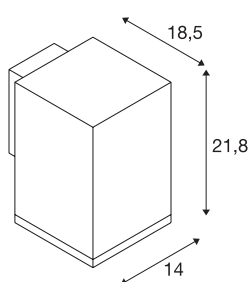

## TECHNICAL DATA

|                                     |                        |
|-------------------------------------|------------------------|
| Item no.:                           | 1003437                |
| Primary nominal voltage             | 220-240V ~50/60Hz mA/V |
| Secondary power / secondary voltage | 900mA                  |
| Width                               | 14 cm                  |
| Height                              | 21.8 cm                |
| Depth                               | 18.5 cm                |
| Net weight                          | 2.496 kg               |
| Gross weight                        | 2.975 kg               |
| IP Code                             | IP 65                  |
| Safety class                        | I                      |
| Impact resistance class             | IK06                   |
| Impact resistance                   | 0,2 Joule              |
| Assembly                            | Surface                |
| Assembly details                    | Wall, Wall with Acc.   |
| Number of through-wires             | 10                     |
| Wattage                             | 36 W                   |
| Lumen                               | 3700 lm                |
| Colour temperature                  | 3000/4000 Kelvin       |
| Beam angle                          | 38 °                   |
| Color                               | anthracite             |
| CRI                                 | 90                     |
| LXXBXX data                         | L70B50                 |