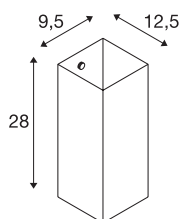

QUADRASS

indoor surface-mounted wall light, E27, black

The QUADRASS wall light consists of a successful combination of metal and glass elements. The E27 socket behind the glass lampshade makes the QUADRASS ready for direct connection to the 230V mains power supply. In order to make the picture of the application as uniform as possible, wall lights with a reading light and a pendant are also available.

TECHNICAL DATA

Item no.:	1003430
Socket	E27
Number of sockets	1
Primary nominal voltage	220-240V ~50/60Hz mA/V
Width	9.5 cm
Height	28 cm
Depth	12.5 cm
Net weight	1.442 kg
Gross weight	1.932 kg
IP Code	IP 20
Safety class	I
Assembly	Surface
Assembly details	Wall
Wattage	40 W
Color	black
BIG WHITE Page	212