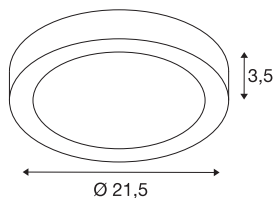

TECHNICAL DATA

Item no.:	1004702
Primary nominal voltage	220-240V ~50/60Hz mA/V
Secondary power / secondary voltage	500mA
Height	3.5 cm
Diameter	21.5 cm
Net weight	0.508 kg
Gross weight	0.598 kg
IP Code	IP 20
Safety class	I
Assembly	Surface
Assembly details	Ceiling, Wall
Dimmable	Yes
Dimming technology	trailing edge
Wattage	15 W
Lumen	1300 lm
Colour temperature	4000 Kelvin
Beam angle	110 °
Color	white
CRI	90
Service life	50000 h
BIG WHITE Page	320