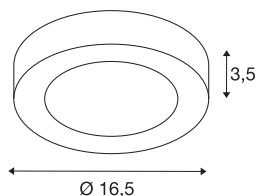

## SENSER 18 CW

Indoor LED wall and ceiling-mounted light round white 4000K

Our round SENSER 18 CW with 4,000 Kelvin provides unique and brilliant lighting for your rooms. The integrated premium LED in the ceiling/wall-mounted light offers an expected lifespan of 50,000 hours, making it particularly sustainable and low-maintenance.

### TECHNICAL DATA

Item no.:	1004701
Primary nominal voltage	220-240V ~50/60Hz mA/V
Secondary power / secondary voltage	350mA
Height	3.5 cm
Diameter	16.5 cm
Net weight	0.34 kg
Gross weight	0.364 kg
IP Code	IP 20
Safety class	I
Assembly	Surface
Assembly details	Ceiling, Wall
Dimmable	Yes
Dimming technology	trailing edge
Wattage	12 W
Lumen	990 lm
Colour temperature	4000 Kelvin
Beam angle	110 °
Color	white
CRI	90
Service life	50000 h
BIG WHITE Page	320