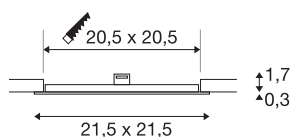

TECHNICAL DATA

Item no.:	1004699
Secondary power / secondary voltage	500mA
Length	21.5 cm
Width	21.5 cm
Height	2 cm
Installation length	20.5 cm
Installation width	20.5 cm
Installation depth	3 cm
Net weight	0.367 kg
Gross weight	0.489 kg
IP Code	IP 20
Safety class	III
Assembly	Recessed
Assembly details	Ceiling
Lumen	1240 lm
Colour temperature	4000 Kelvin
Beam angle	110 °
Color	white
CRI	90
Service life	50000 h
BIG WHITE Page	390