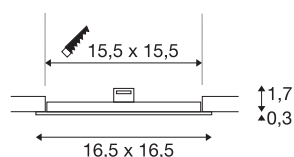

## SENSER 18 DL

## TECHNICAL DATA

Item no.:	1004698
Secondary power / secondary voltage	350mA
Length	16.5 cm
Width	16.5 cm
Height	2 cm
Installation length	15.5 cm
Installation width	15.5 cm
Installation depth	3 cm
Net weight	0.232 kg
Gross weight	0.317 kg
IP Code	IP 20
Safety class	III
Assembly	Recessed
Assembly details	Ceiling
Wattage	12 W
Lumen	880 lm
Colour temperature	4000 Kelvin
Beam angle	110 °
Color	white
CRI	90
Service life	50000 h
BIG WHITE Page	390