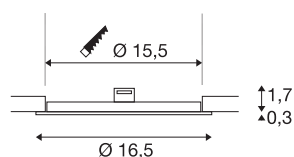

SENSER 18 DL

Indoor LED recessed ceiling light round white 4000K

Our SENSER white aluminium light is also available with 4,000 Kelvin. The cold white alternative is best suited to providing basic lighting in offices, kitchens, and corridors. With its round shape, the recessed ceiling light makes a great impression. With an expected lifespan of 50,000 hours, the SENSER 18 DL is especially sustainable and low-maintenance.

TECHNICAL DATA

Item no.:	1004695
Secondary power / secondary voltage	350mA
Height	2 cm
Diameter	16.5 cm
Installation diameter	15.5 cm
Installation depth	3 cm
Net weight	0.197 kg
Gross weight	0.255 kg
IP Code	IP 20
Safety class	III
Assembly	Recessed
Assembly details	Ceiling
Wattage	12 W
Lumen	990 lm
Colour temperature	4000 Kelvin
Beam angle	110 °
Color	white
CRI	90
Service life	50000 h
BIG WHITE Page	389