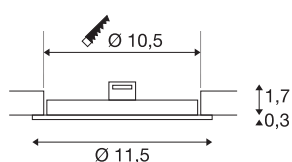

## TECHNICAL DATA

Item no.:	1004694
Secondary power / secondary voltage	200mA
Height	2 cm
Diameter	11.5 cm
Installation diameter	10.5 cm
Installation depth	3 cm
Net weight	0.1 kg
Gross weight	0.107 kg
IP Code	IP 20
Safety class	III
Assembly	Recessed
Assembly details	Ceiling
Lumen	470 lm
Colour temperature	4000 Kelvin
Beam angle	110 °
Color	white
CRI	90
Service life	50000 h
BIG WHITE Page	389