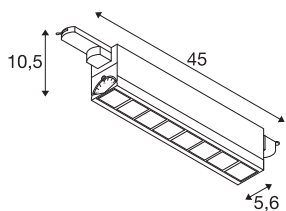

## 3~ SIGHT MOVE DALI

### 3 phase system light white 4000K

The modern SIGHT wall and ceiling light is ideal for surface mounting or busbar. The powerful luminous flux of 3100 lumens and the low glare are just some of the arguments that make the 3-phase system light LED the ideal basic lighting solution. The light made of aluminium and polymethylacrylate (PMMA) in the colour white and frosted cuts a professional figure everywhere. With its LED lifespan of 30,000 hours, SIGHT is also extremely sustainable. Experience SIGHT in action and convince yourself of a successful lighting experience.

## TECHNICAL DATA

Item no.:	1004693
Number of different light outlets	1
Primary nominal voltage	220-240V ~50/60Hz mA/V
Secondary power / secondary voltage	350mA
Length	45 cm
Width	5.6 cm
Height	10.5 cm
Net weight	1.24 kg
Gross weight	1.327 kg
IP Code	IP 20
Safety class	I
Assembly details	Track Ceiling, Track Wall
Dimmable	Yes
Dimming technology	DALI
Wattage	26 W
Lumen	3100 lm
Colour temperature	4000 Kelvin
Beam angle	75 °
Color	white
CRI	90
LXXBXX data	L70B50
Service life	30000 h