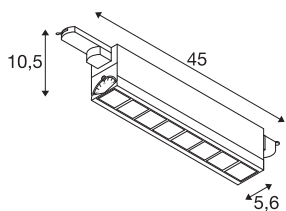

3~ SIGHT MOVE DALI

3 phase system light black 4000K

SIGHT is the modern wall and ceiling light for surface mounting or busbar. The low glare and the luminous flux of 3100 lumens make the 3-phase system light LED the optimal basic lighting solution. The light made of aluminium and polymethylacrylate (PMMA) in the colour black and frosted cuts a professional figure everywhere. In addition, 3~ SIGHT MOVE DALI is also extremely sustainable with its LED lifespan of 30,000 hours. Experience SIGHT in action and convince yourself of a successful lighting experience.

TECHNICAL DATA

Item no.:	1004692
Number of different light outlets	1
Primary nominal voltage	220-240V ~50/60Hz mA/V
Secondary power / secondary voltage	350mA
Length	45 cm
Width	5.6 cm
Height	10.5 cm
Net weight	1.242 kg
Gross weight	1.511 kg
IP Code	IP 20
Safety class	I
Assembly details	Track Ceiling, Track Wall
Dimmable	Yes
Dimming technology	DALI
Wattage	26 W
Lumen	3100 lm
Colour temperature	4000 Kelvin
Beam angle	75 °
Color	black
CRI	90
LXXBXX data	L70B50
Service life	30000 h