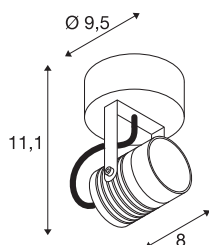

TECHNICAL DATA

Item no.:	1004649
Primary nominal voltage	100-240V ~50/60Hz mA/V
Secondary power / secondary voltage	240mA
Length	8 cm
Height	111 cm
Diameter	6 cm
Net weight	0.589 kg
Gross weight	0.668 kg
IP Code	IP 55
Safety class	I
Impact resistance class	IK06
Impact resistance	1 Joule
Assembly	Surface
Assembly details	Ceiling, Wall
Wattage	6 W
Lumen	400 lm
Colour temperature	3000 Kelvin
Beam angle	40 °
Color	anthracite
CRI	80
LXXBXX data	L80B50
Service life	30000 h