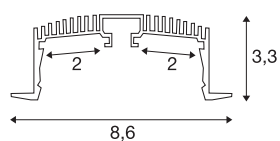

### Profile structure 3m black

By integrating two GRAZIA PRO MAX FLEXSTRIPS, you can create a wide variety of lighting scenarios. Use the matching GRAZIA 60 recessed profile with cut-outs to integrate the flexible LED strips in the required light colour temperature for a wide range of professional applications with high lumen output. In the in-house SLV design, the GRAZIA 60 profile is available in various lengths with matching end caps, longitudinal connectors, a feed-in set, mounting clips and various covers.

## TECHNICAL DATA

Item no.:	1004907
Length	300 cm
Width	8.6 cm
Height	3.3 cm
Installation length	300 cm
Installation width	7.5 cm
Installation depth	80 cm
Net weight	3.065 kg
Gross weight	3.484 kg
IP Code	IP 20
Assembly	Recessed
Assembly details	Ceiling, Ceiling with Acc.
Color	black
BIG WHITE Page	747