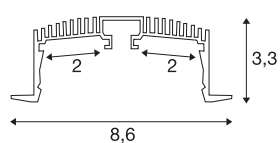

GRAZIA 20

Profile structure 1.5m black

By integrating two GRAZIA PRO MAX FLEXSTRIPS, you can create a wide variety of lighting scenarios. Use the matching GRAZIA 60 recessed profile with cut-outs to integrate the flexible LED strips in the required light colour temperature for a wide range of professional applications with high lumen output. In the in-house SLV design, the GRAZIA 60 profile is available in various lengths with matching end caps, longitudinal connectors, a feed-in set, mounting clips and various covers.

TECHNICAL DATA

Item no.:	1004905
Length	150 cm
Width	8.6 cm
Height	3.3 cm
Installation length	150 cm
Installation width	7.5 cm
Installation depth	80 cm
Net weight	1.504 kg
Gross weight	1.721 kg
IP Code	IP 20
Assembly	Recessed
Assembly details	Ceiling, Ceiling with Acc.
Color	black
BIG WHITE Page	747