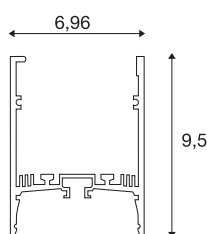

GRAZIA 60

3m black

By integrating two GRAZIA PRO MAX FLEXSTRIPS, you can create a wide variety of lighting scenarios. Use the matching GRAZIA 60 recessed profile with cut-outs to integrate the flexible LED strips in the required light colour temperature for a wide range of professional applications with high lumen output. In the in-house SLV design, the GRAZIA 60 profile is available in various lengths with matching end caps, longitudinal connectors, a feed-in set, mounting clips and various covers.

TECHNICAL DATA

Item no.:	1004898
Length	300 cm
Width	7 cm
Height	9.5 cm
Net weight	6.48 kg
Gross weight	7.031 kg
IP Code	IP 20
Assembly	Surface
Assembly details	Ceiling
Color	black
BIG WHITE Page	747

Accessories