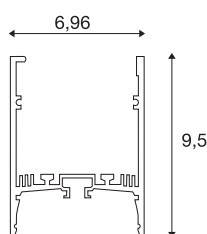

GRAZIA 60

1.5m black

By integrating two GRAZIA PRO MAX FLEXSTRIPS, you can create a wide variety of lighting scenarios. Use the matching GRAZIA 60 recessed profile with cut-outs to integrate the flexible LED strips in the required light colour temperature for a wide range of professional applications with high lumen output. In the in-house SLV design, the GRAZIA 60 profile is available in various lengths with matching end caps, longitudinal connectors, a feed-in set, mounting clips and various covers.

TECHNICAL DATA

Item no.:	1004896
Length	150 cm
Width	7 cm
Height	9.5 cm
Net weight	3.263 kg
Gross weight	3.551 kg
IP Code	IP 20
Assembly	Surface
Assembly details	Ceiling
Color	black
BIG WHITE Page	747

Accessories