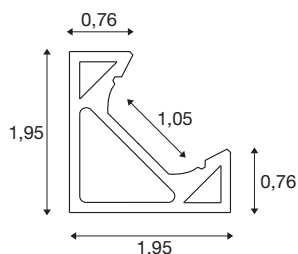

GRAZIA 10 EDGE

2m white

The GRAZIA EDGE profile fits perfectly in every corner. The combination of the GRAZIA EDGE profile with the GRAZIA FLEXSTRIP enables you to create a wide variety of lighting scenarios. In the in-house SLV design, the EDGE profile is available in a length of 2 metres with matching end caps and mounting clips. But it isn't just suitable for private areas. It sets no limits to creative interior design with light.

TECHNICAL DATA

Item no.:	1004890
Length	200 cm
Width	1.95 cm
Height	1.95 cm
Net weight	0.57 kg
Gross weight	0.86 kg
IP Code	IP 20
Assembly	Surface
Assembly details	Ceiling, Wall
Color	white
BIG WHITE Page	738