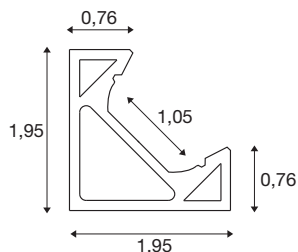

GRAZIA 10 EDGE

2m aluminium

The GRAZIA EDGE profile fits perfectly in every corner. The combination of the GRAZIA EDGE profile with the GRAZIA FLEXSTRIP enables you to create a wide variety of lighting scenarios. In the in-house SLV design, the EDGE profile is available in a length of 2 metres with matching end caps and mounting clips. But it isn't just suitable for private areas. It sets no limits to creative interior design with light.

TECHNICAL DATA

Item no.:	1004889
Length	200 cm
Width	1.95 cm
Height	1.95 cm
Net weight	0.547 kg
Gross weight	0.821 kg
IP Code	IP 20
Assembly	Surface
Assembly details	Ceiling, Wall
Color	aluminium
BIG WHITE Page	738