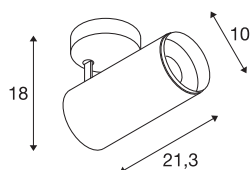

## NUMINOS® SPOT DALI L

Indoor LED recessed ceiling light white/black 3000K 24°

Design, technology and function in perfection: NUMINOS is the light system from SLV that combines everything. With a variety of downlights and spotlights, you can experience a thousand lighting design possibilities. Like with the NUMINOS® SPOT DALI L indoor ceiling-mounted light LED, which impresses with its high-quality workmanship and light. In this way, you can create high-quality illumination of larger areas or use the spotlight for selective lighting. The recessed ceiling light convinces with a power consumption of 28 watts, luminous flux of 2430 lumens, colour temperature of 3000 Kelvin and a colour reproduction index of 90. Installation is then done in no time at all. When to choose NUMINOS from SLV – modular diversity awaits you.

## TECHNICAL DATA

Item no.:	1004590
Primary nominal voltage	220-240V ~50/60Hz mA/V
Secondary power / secondary voltage	700mA
Length	21.3 cm
Height	18 cm
Diameter	10 cm
Net weight	1.07 kg
Gross weight	1.145 kg
Safety class	I
Assembly	Surface
Assembly details	Ceiling
Dimmable	Yes
Dimming technology	DALI
Wattage	28 W
Lumen	2430 lm
Colour temperature	3000 Kelvin
Beam angle	24 °
Color	white
CRI	90
UGR ≤	13
LXXBXX data	L80B50
Service life	50000 h